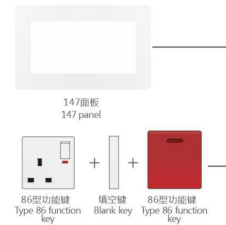

147组合演示 / 147 Combination demo